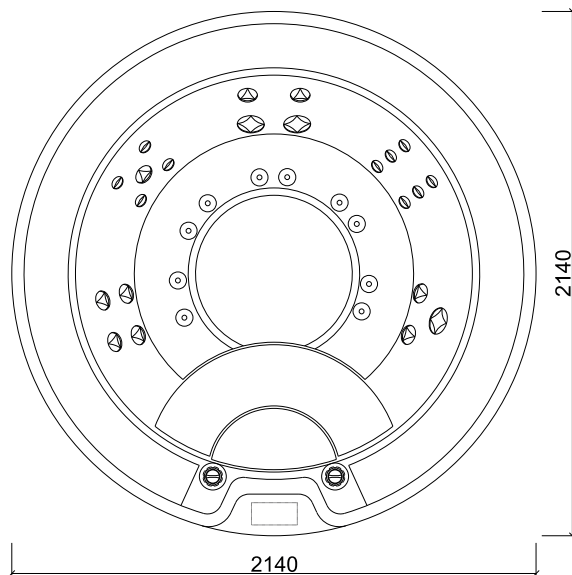

MADE IN CZECH REPUBLIC

HC8

SPECIFICATIONS

dimensions: $\varnothing$ 214 × 93 cm
water volume: 980 l
amount lounger: 0
amount seats: 6
net weight hot tub: 190 kg
massage pump: 1× single speed 2.2 kW 50 Hz
filter pump: 1× 0.25 kW (HANS CRAFT)
titan heater: 3 kw (Balboa)
filtration: cartridge CMP, USA
safety suction: 1× suction cover
shell material: ABS acrylate (Lucite/
/Aristech, USA) + Green Shield
jets: 22 pcs hydro massage, 10 pcs blower
(total 32 pcs)

STANDARD EQUIPMENT

hydromassage
blower
UV lamp
ozonator
color LED lighting
control system and titanium water heating
thermo cover
durable side panels

OPTIONAL EQUIPMENT

Wifi module
MicroSilk
Spa Touch
bypass
extra insulation
cover lift
stairs
Aquatic Sound System
– speakers
– subwoofer
– bluetooth connection for smartphone

A unique comfortable round shaped hottub HC8 offers a comfortable home wellness. The shell consists of three environmentally friendly layers, which do not harm the human health. Enjoy the unique experience from hottub bath with family or with friends.

HANSCRAFT®
european spa producer

PRODUCED IN CZECH REPUBLIC

unique technology
Green Shield, first one
in CZ, materials are eco
friendly

Safety
Regular
Production
Surveillance

www.tuv.com
ID 0000073072